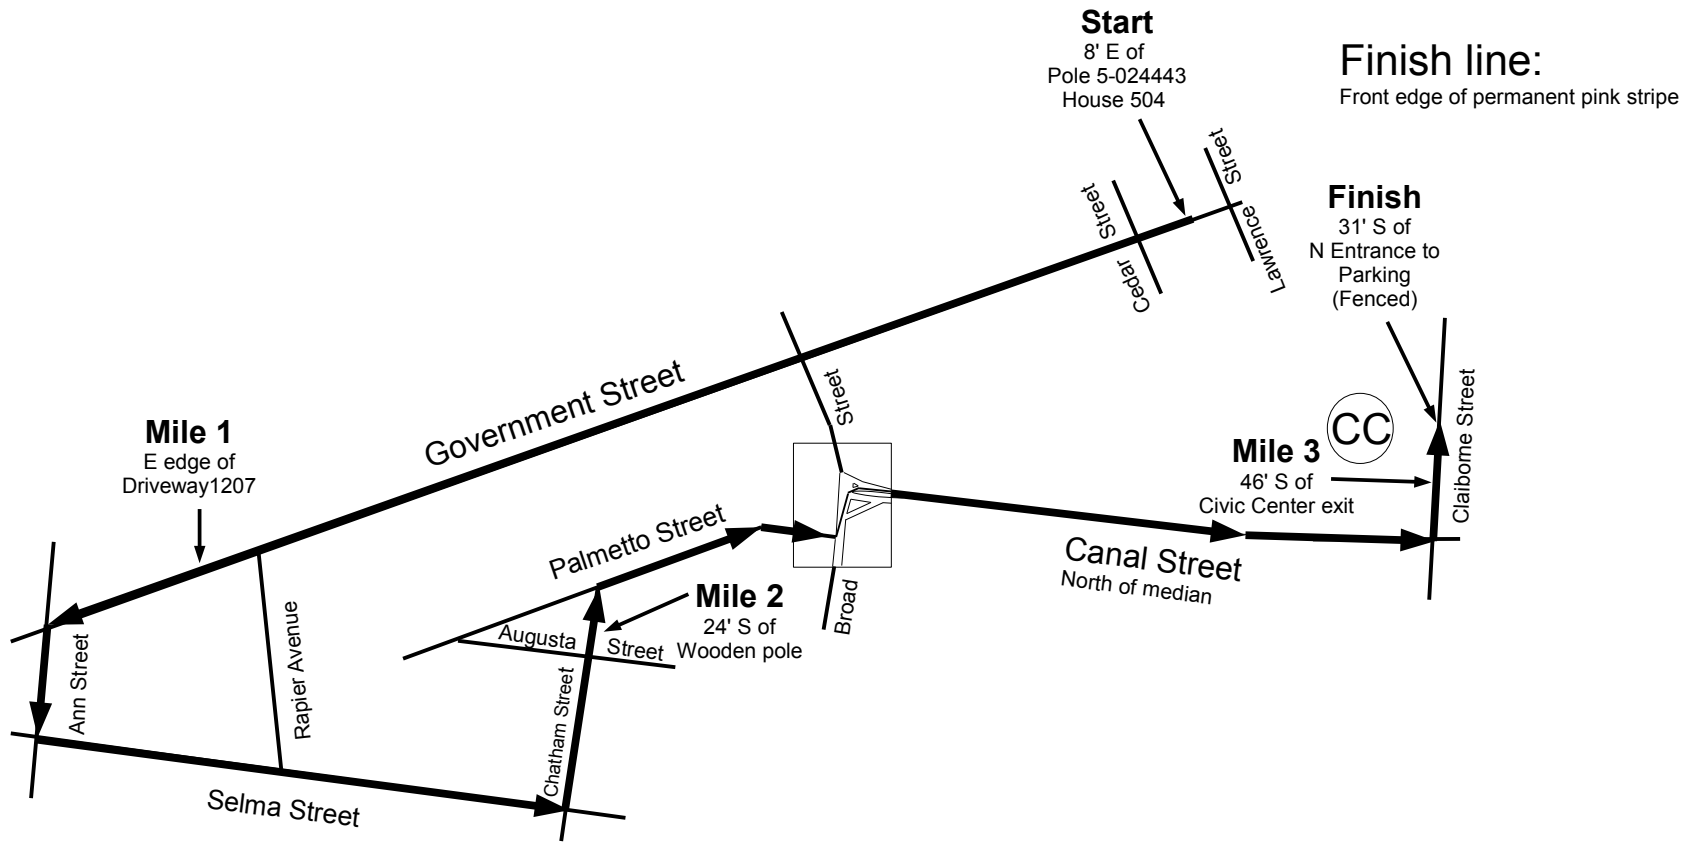

## Mobile, AL

### No Diagrams to scale

Start and Finish marked with paint and washers  
Splits: Marked with paint and washers.  
Locations given explicitly  
On map

Course was measured on the SPR  
and the runners have full use of the  
road unless otherwise noted.

Measured by Jon Bowie (Daphne, AL 251-209-0887)  
jnbowie@gmail.com  
04 March 2012  
Race contact: Port City Pacers (251-473-7223)