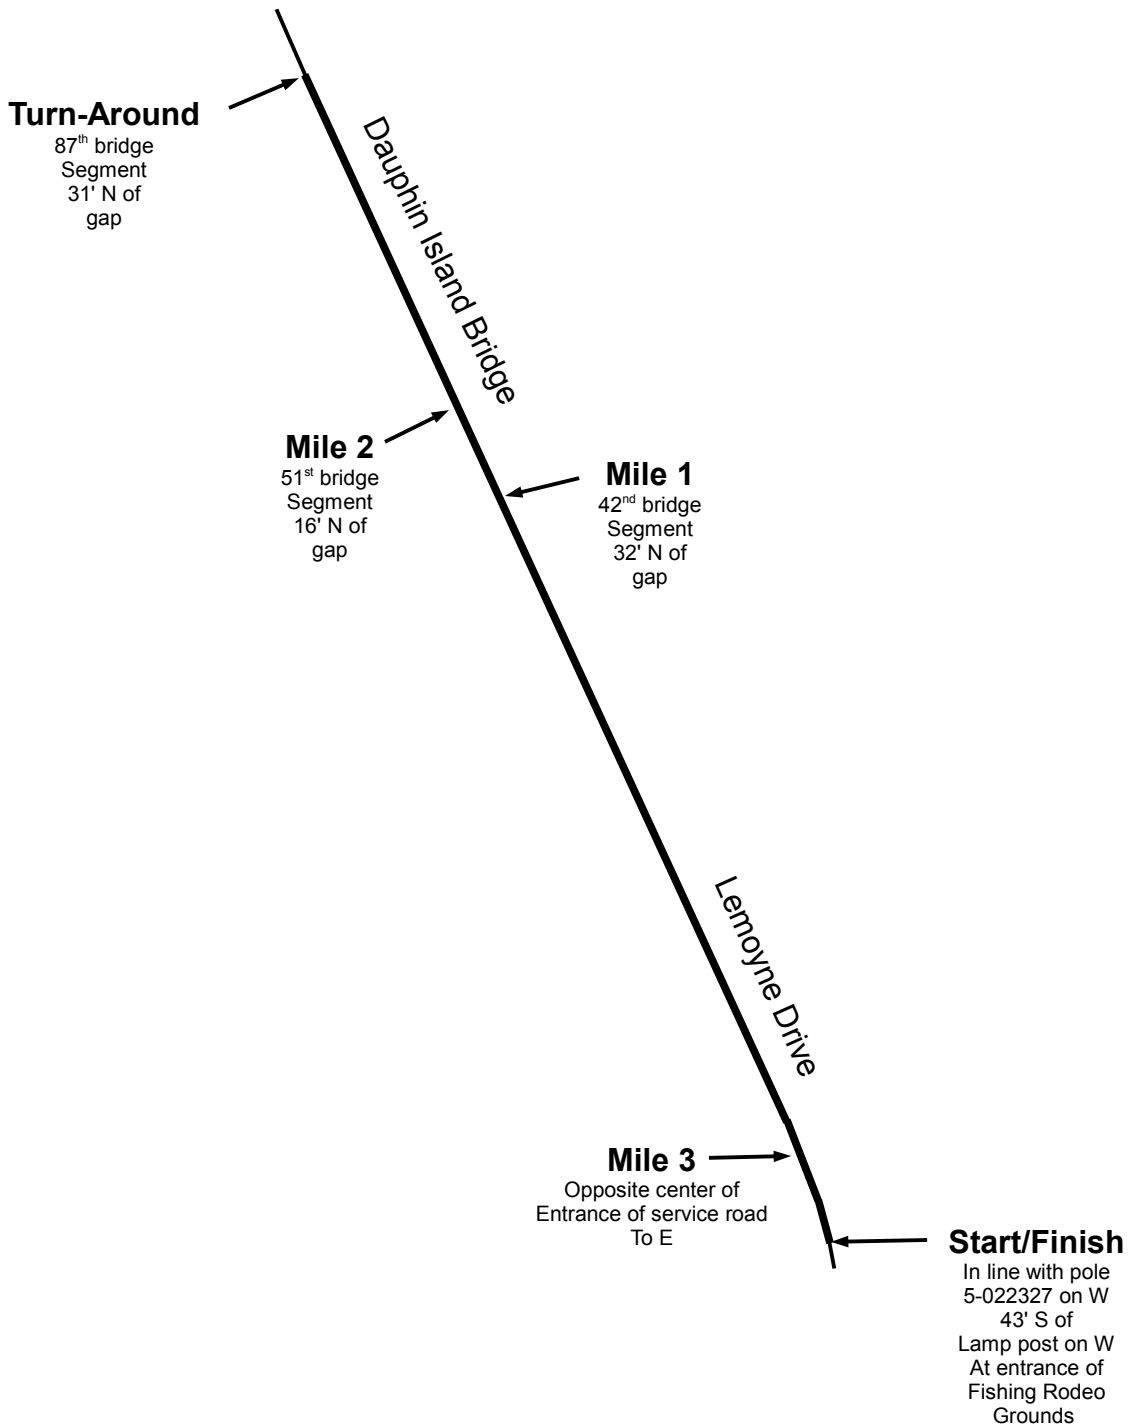

Dauphin Island Bridge 5K Course

Dauphin Island, AL

Diagrams to scale

Start and Finish marked with paint and washers
Splits: Marked with paint and washers.
Locations given explicitly
On map

Course was measured on the SPR
and the runners have full use of the
road unless otherwise noted.

Measured by Jon Bowie (Daphne, AL 251-209-0887)
jnbowie@gmail.com
12 October 2013