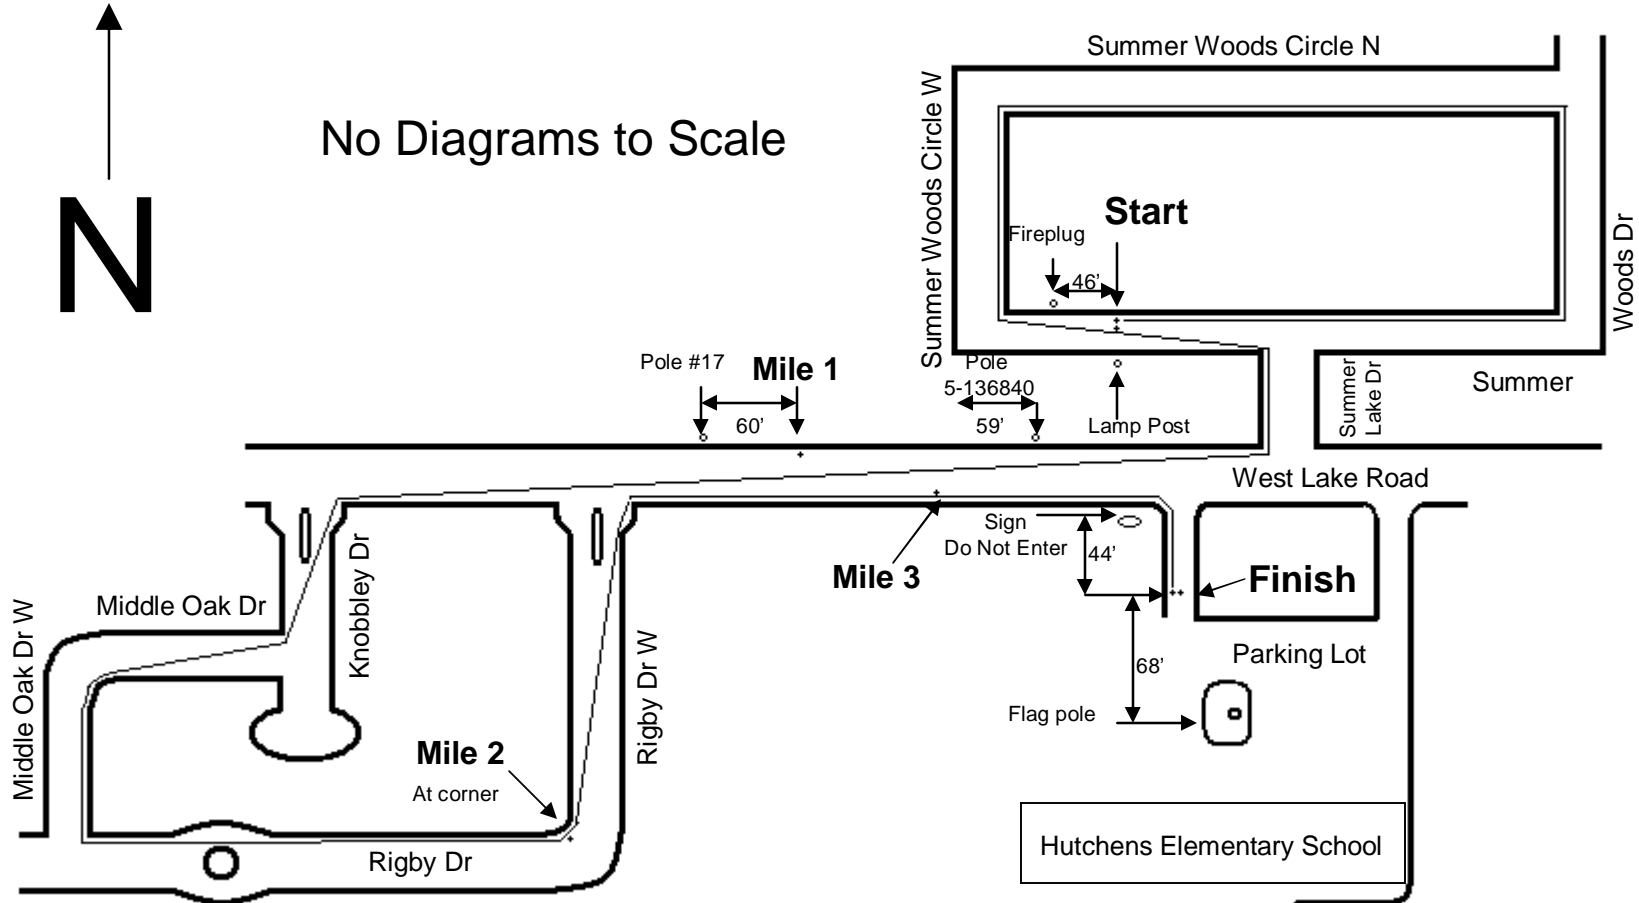

Knobbly Knee 5K

Mobile, Alabama

No Diagrams to Scale

Splits: Marked with one washer and green paint.
Locations are given explicitly on map

Start and finish marked with
washers and green paint

Measured by Jon Bowie (Daphne, AL 251-209-0887)
jonbowie@hotmail.com
Assisted by Sharrie Cranford
13 September 2008
Calibrated on AL01016JD
Race contact: Sharrie Cranford 251-471-7003