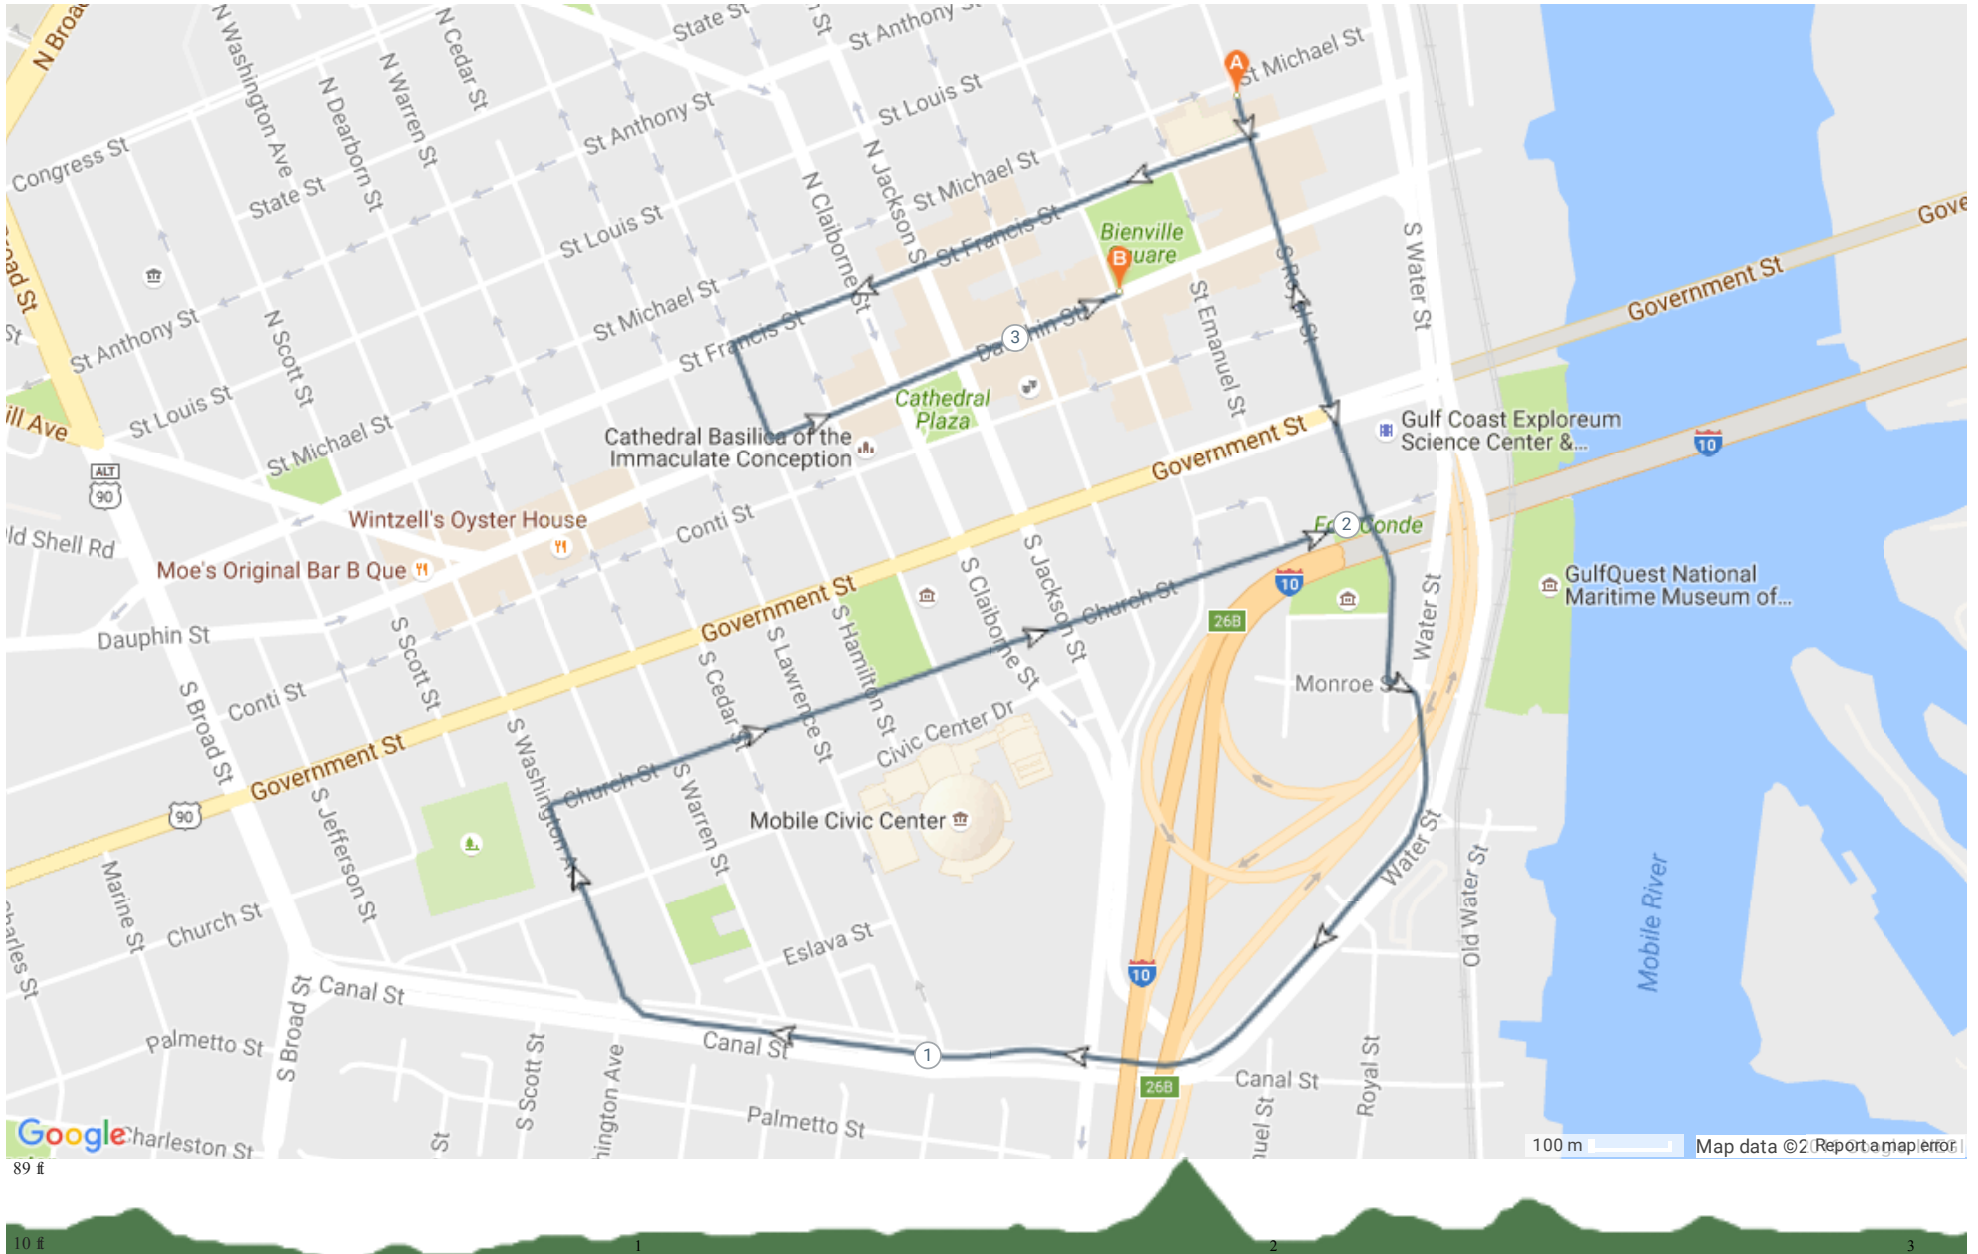

plotaroute.com - MSA5K - Course Ran On 10/1/2016 (3.083 miles)

No	Miles	Turn	Directions
1	0.000		Start near 51-99 N Royal St, Mobile, AL 36602, USA
2	0.000		Head south on N Royal St toward St Francis St
3	0.445	←	Turn left onto Monroe St
4	0.455	↗	Slight right
5	0.465	↗	Head southeast toward Water St
6	0.472	↗	Slight right onto Water St
7	0.805		Continue onto Canal St
8	1.231	↗	Turn right onto S Washington Ave
9	1.235		Head north on S Washington Ave toward Monroe St
10	1.381	→	Turn right onto Church St
11	1.384		Head east on Church St toward S Dearborn St
12	2.019	←	Head west on Church St toward S Royal St
13	2.023	→	Turn right onto S Royal St
14	2.314	←	Turn right onto St Francis St
15	2.319	↓	Head west on St Francis St toward N Royal St
16	2.727	←	Head southwest on St Francis St toward N Hamilton St
17	2.730	←	Turn left onto N Hamilton St
18	2.803	←	Head south on N Hamilton St toward Dauphin St
19	2.806	←	Turn left onto Dauphin St