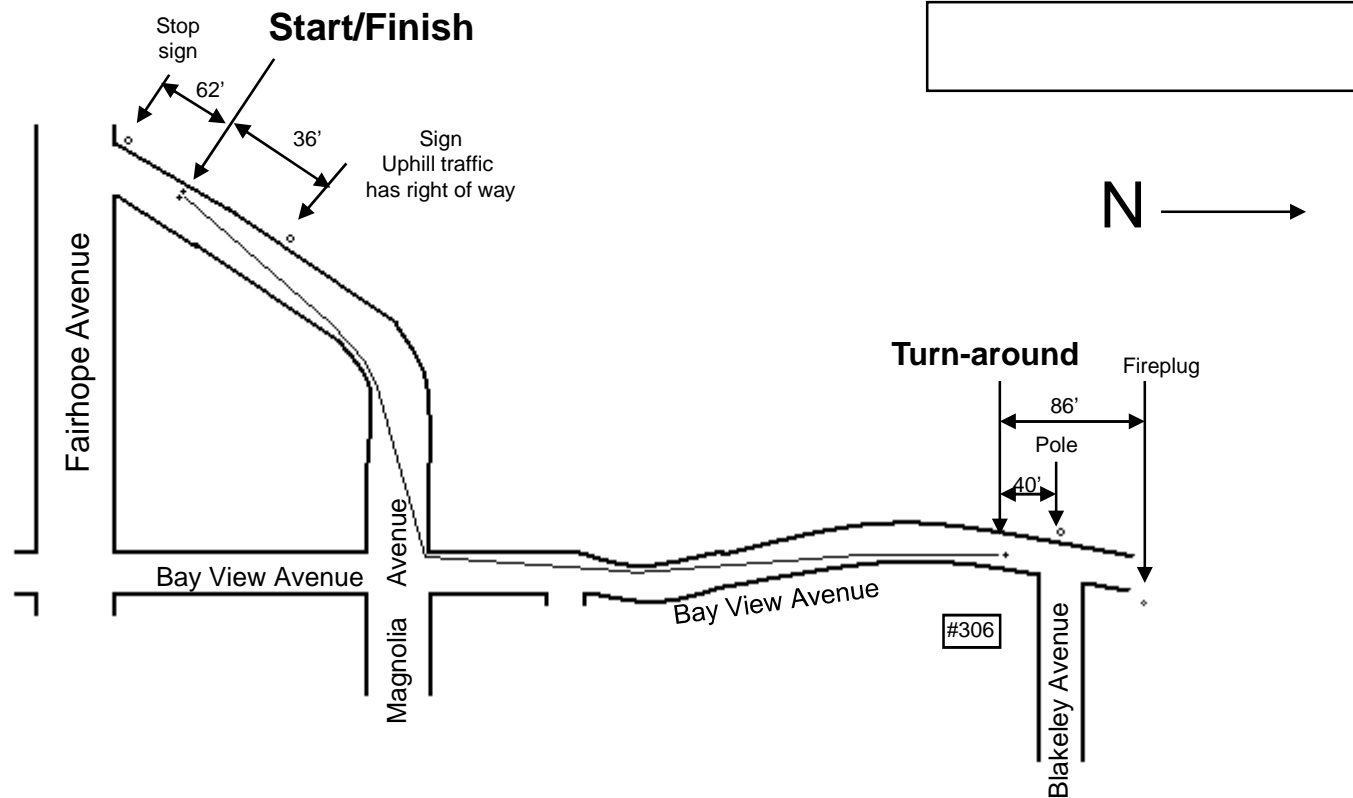

Mullet Run 1 Mile

Fairhope, Alabama

Start /Finish and Turn-around
marked with
washer and green paint

No Diagrams to Scale

Measured by Jon Bowie (Daphne, AL 251-209-0887)
jnbowie@gmail.com
06 September 2009 Calibrated on AL08007JD
Race contact: Ameri'ca Jones 251-709-0188