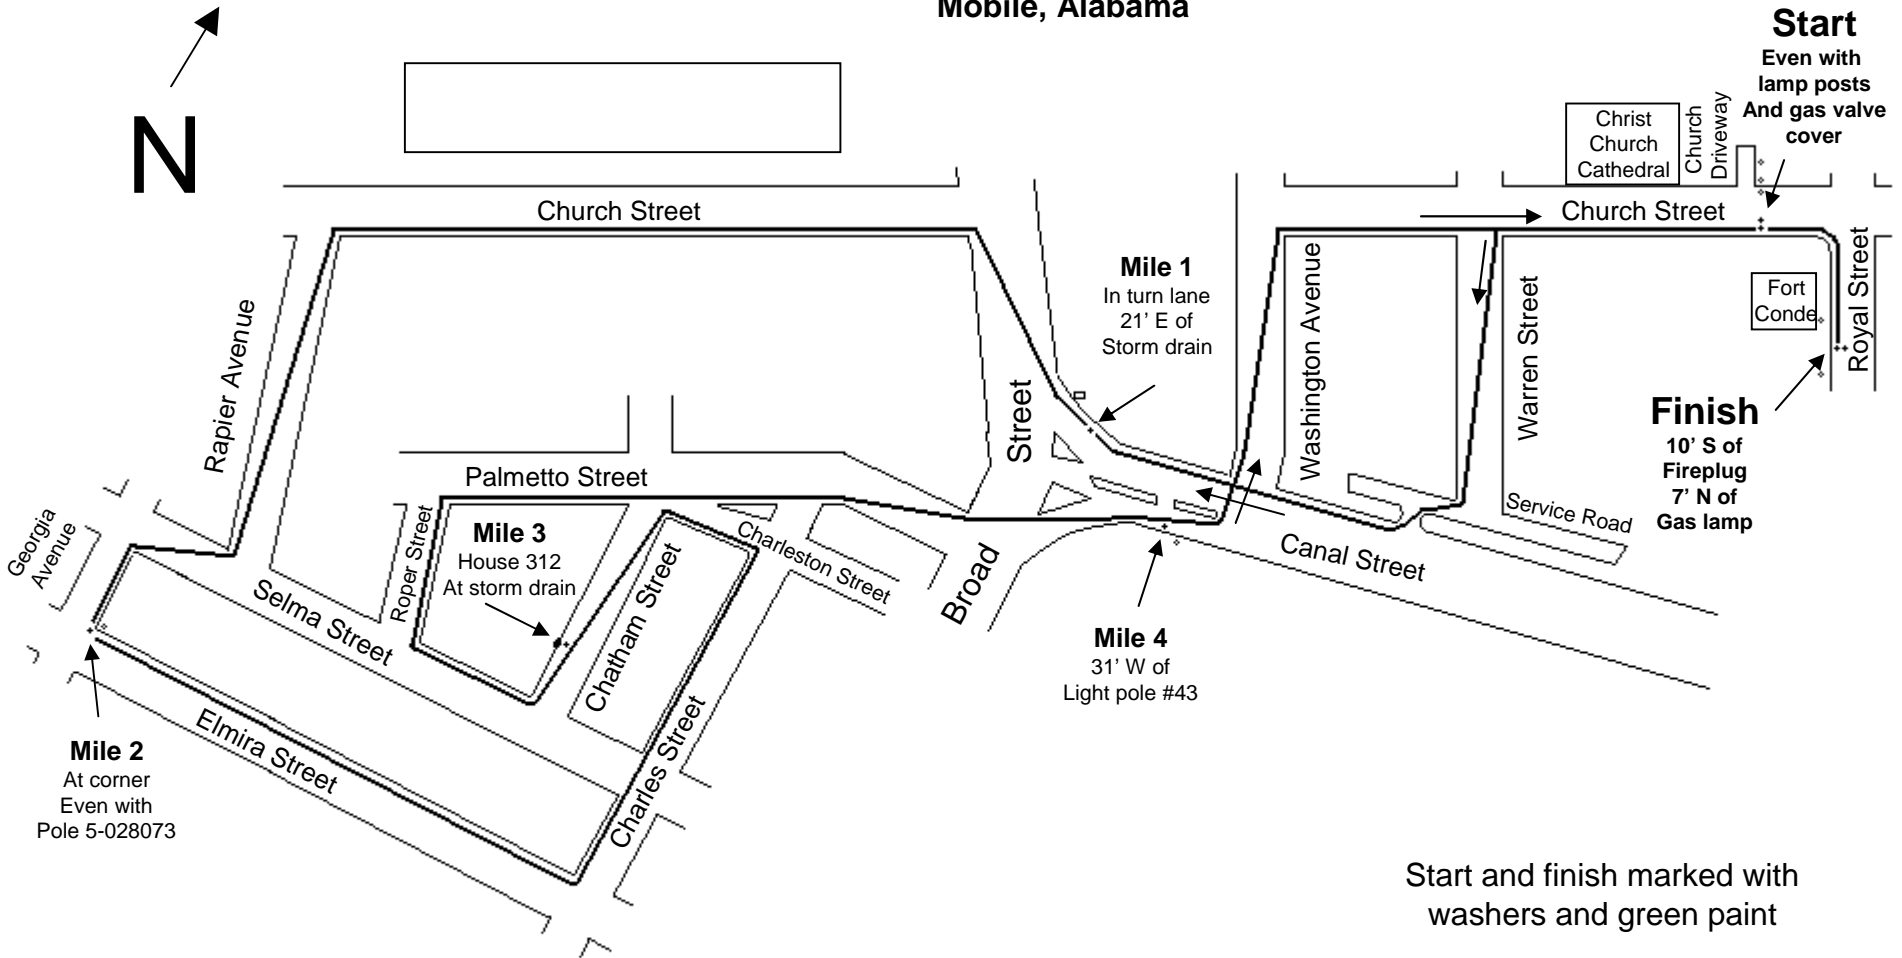

Old Mobile 8K

Mobile, Alabama

Start and finish marked with washers and green paint

Splits: Marked with one washer and green paint.
Locations are given explicitly on map

No Diagrams to Scale

Measured by Jon Bowie (Daphne, AL 251-209-0887)
jnbowie@gmail.com
20 March 2011
Calibrated on AL08007JD
Race contact: Port City Pacers 251-472-7223