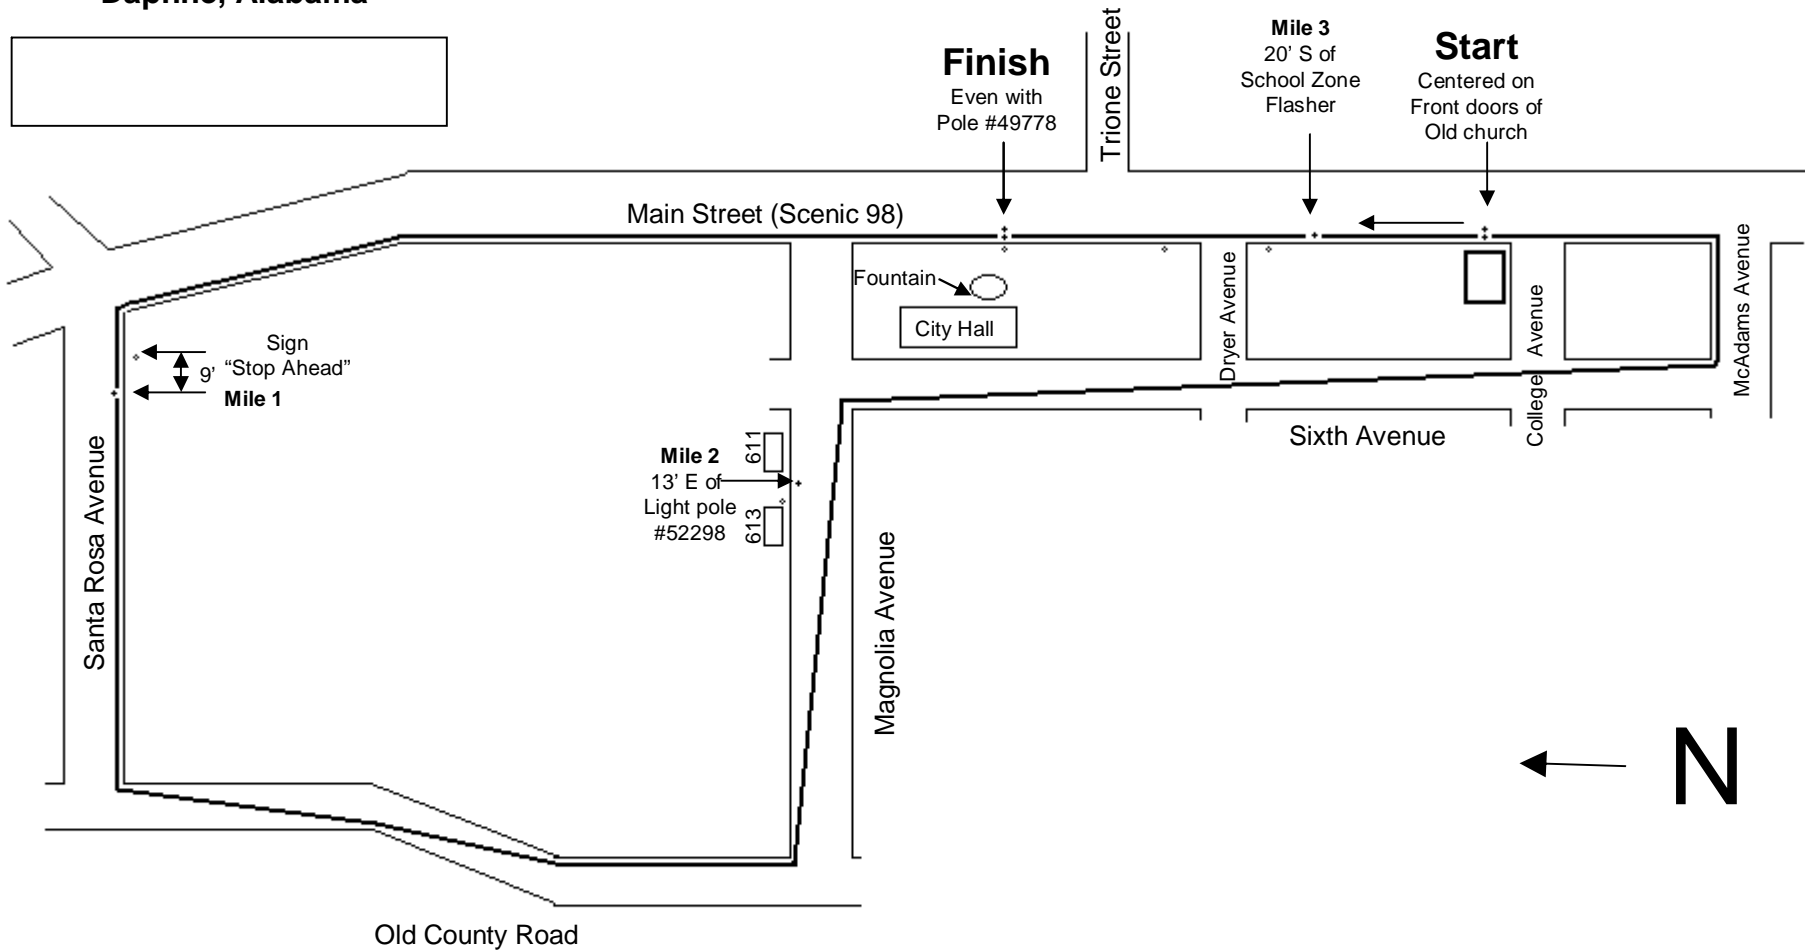

SEEDS 5K II

Daphne, Alabama

No Diagrams to Scale

Splits: Marked with green paint.
Locations are given explicitly on map.

Start and Finish marked with green paint

Measured by Jon Bowie (Daphne, AL 251-209-0887)
jnbowie@gmail.com
17 January 2010
Calibrated on AL08007JD
Race contact: Denise D'Oliveira (251-605-8777)