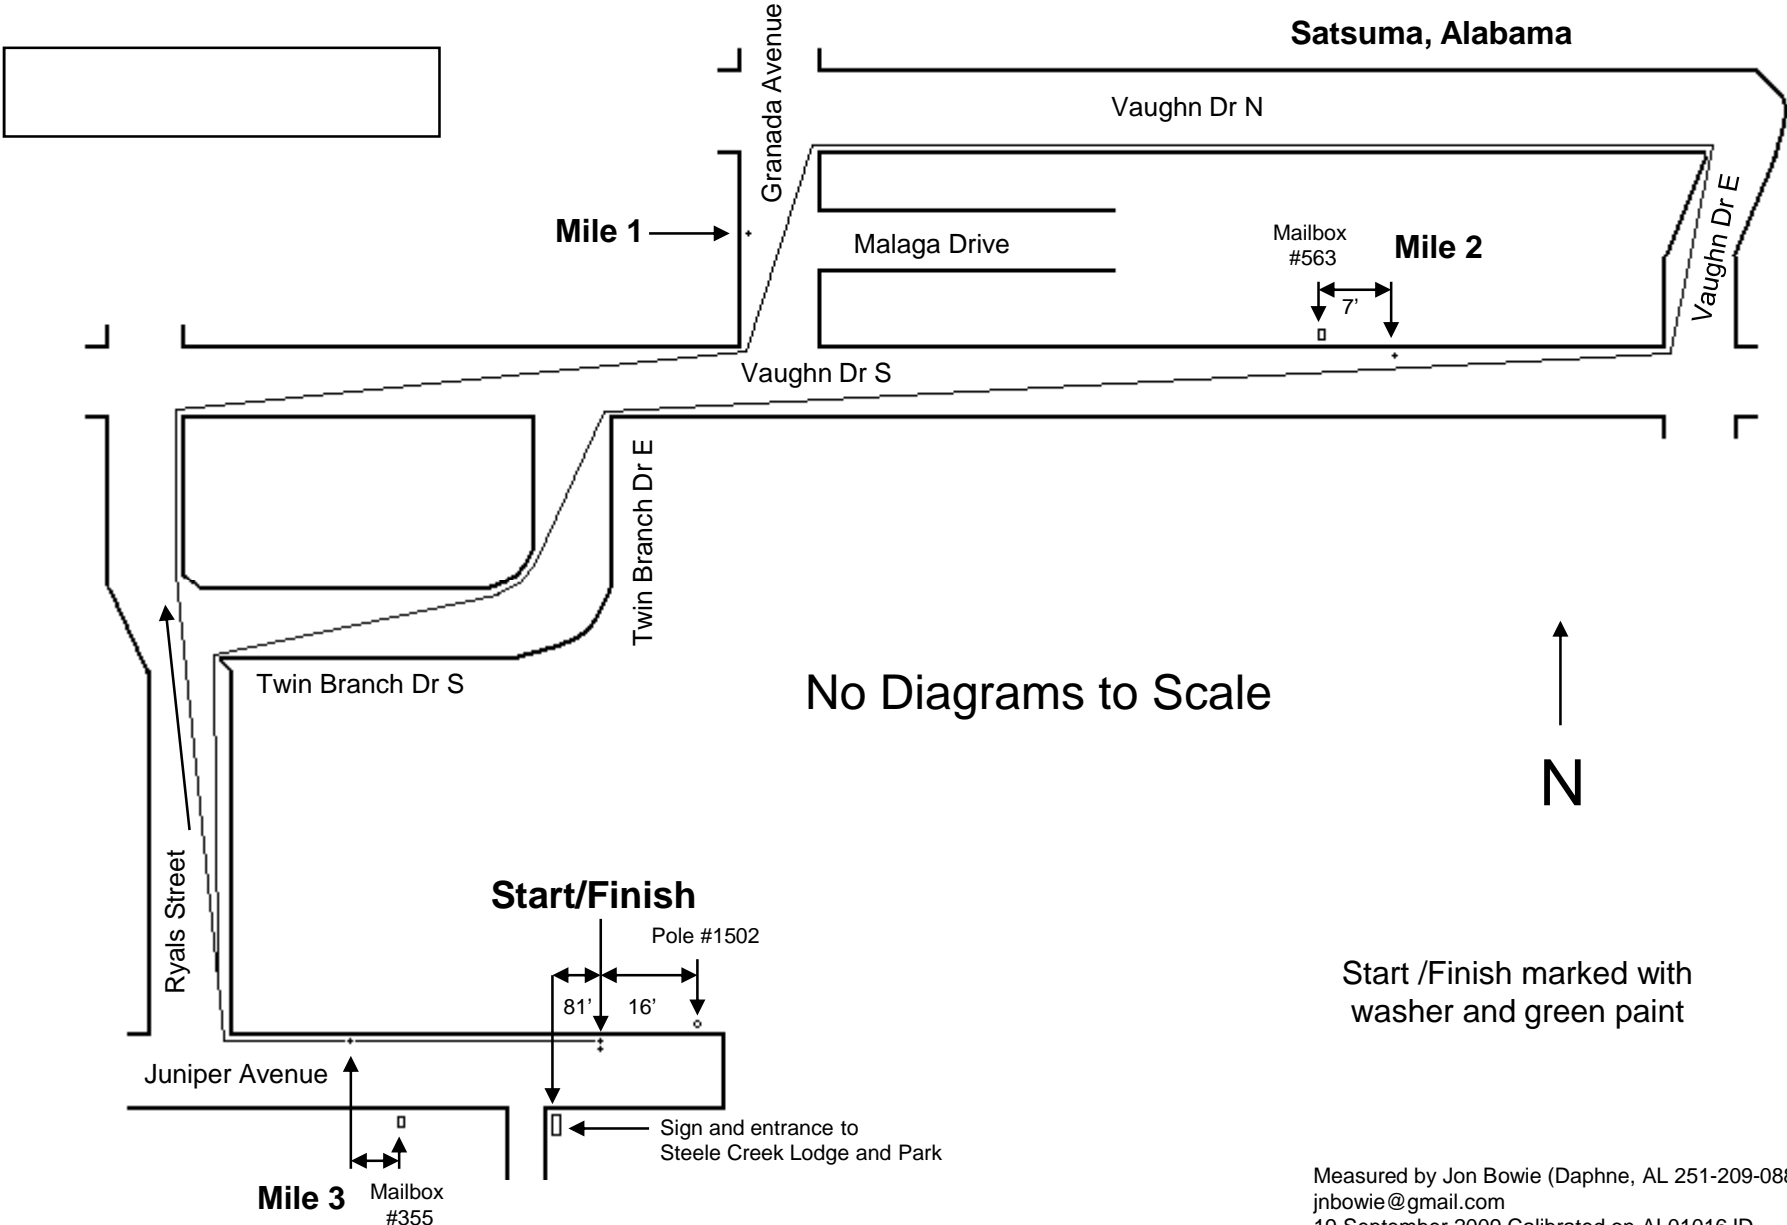

Satsuma Creek Run 5K

Satsuma, Alabama

No Diagrams to Scale

Start /Finish marked with washer and green paint

Measured by Jon Bowie (Daphne, AL 251-209-0887)
jnbowie@gmail.com
19 September 2009 Calibrated on AL01016JD
Race contact: