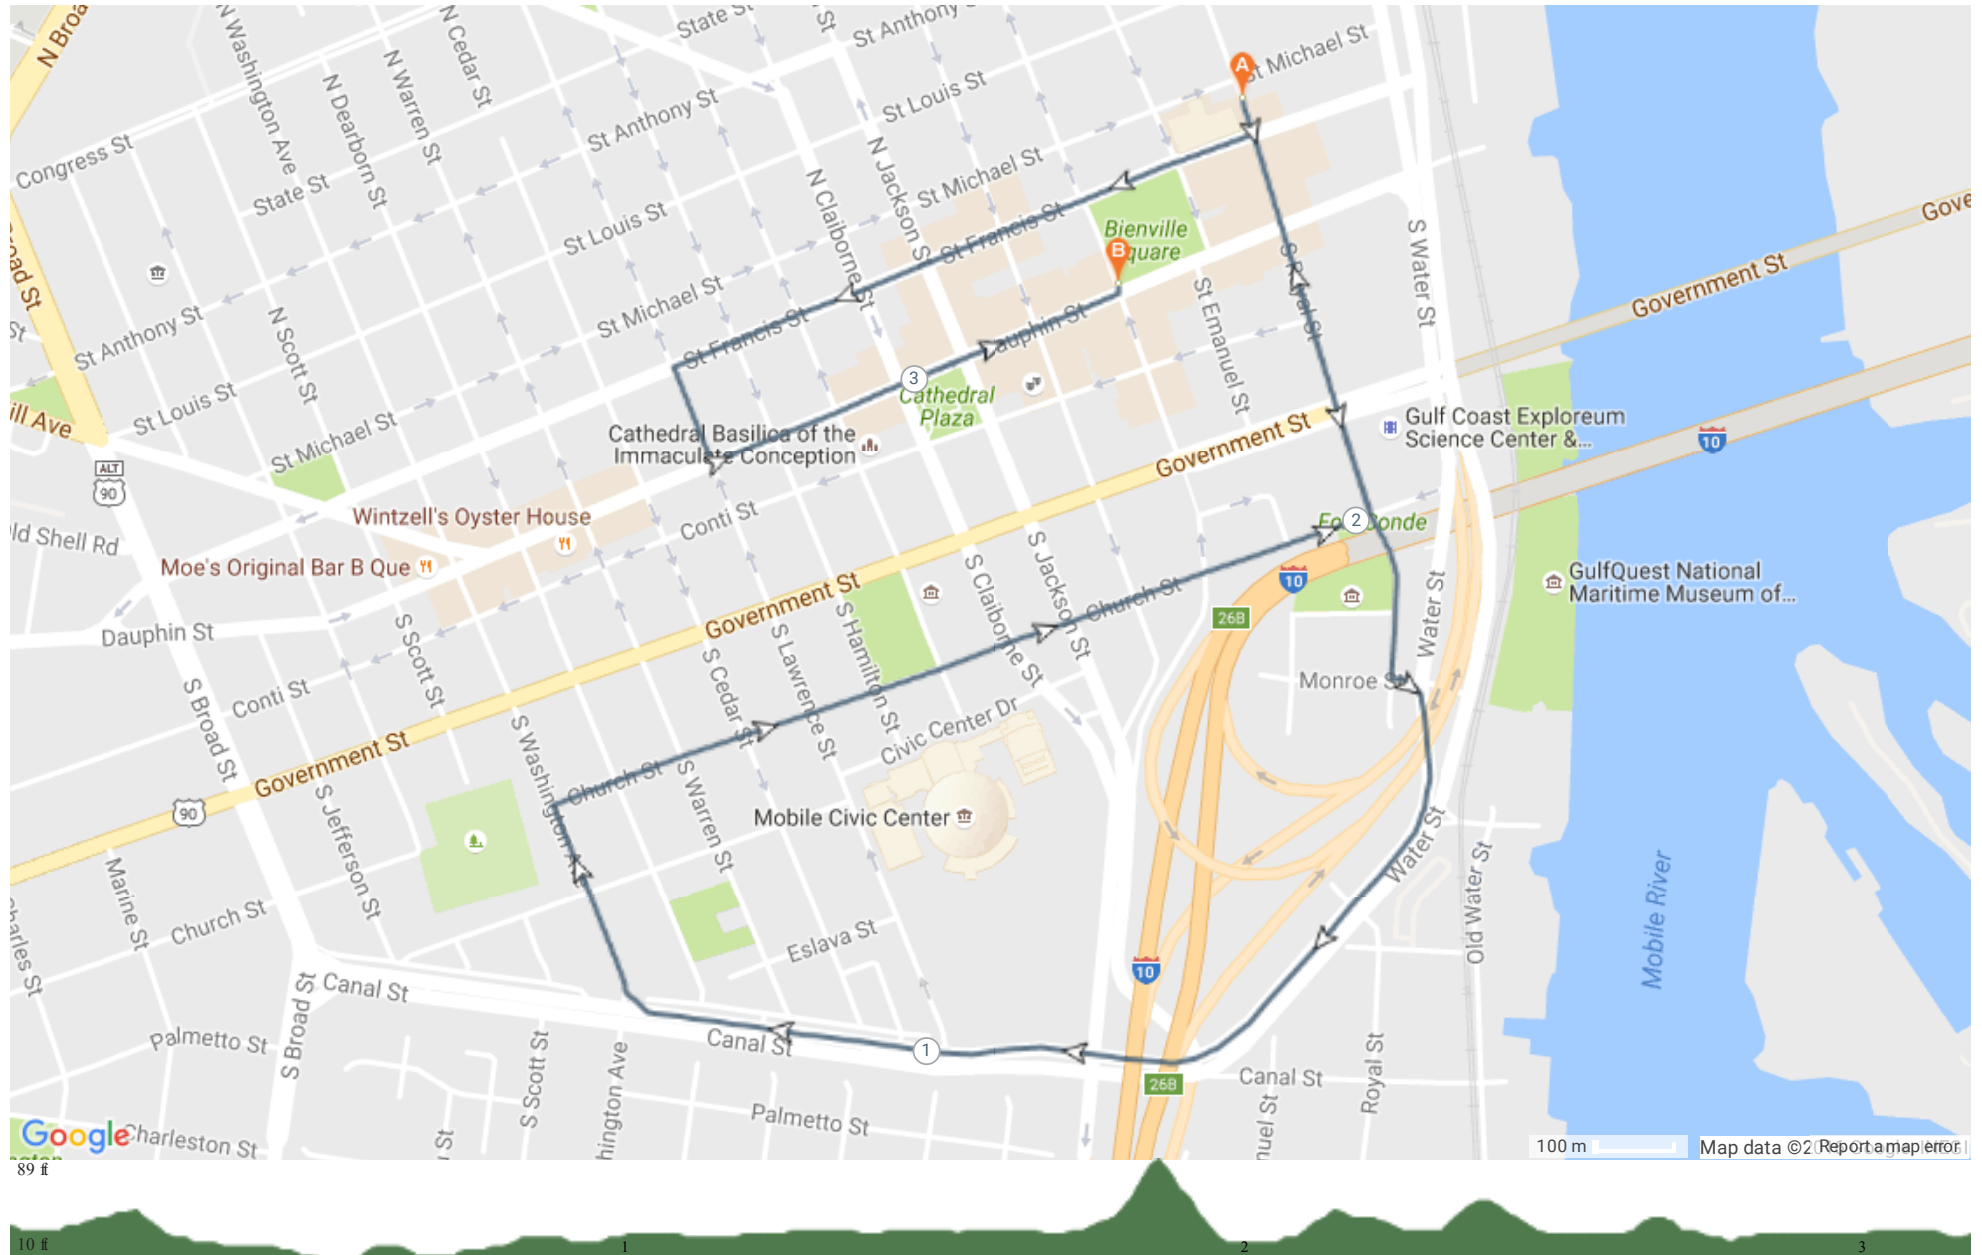

plotaroute.com - BIENVILLE SQUARE 5K ROUTE (3.168 miles)

No	Miles	Turn	Directions
1	0.000		Start near 51-99 N Royal St, Mobile, AL 36602, USA
2	0.000		Head south on N Royal St toward St Francis St
3	0.440	←	Turn left onto Monroe St
4	0.450	↗	Slight right
5	0.460	↗	Head southeast toward Water St
6	0.468	↗	Slight right onto Water St
7	0.801		Continue onto Canal St
8	1.227	↗	Turn right onto S Washington Ave
9	1.230		Head north on S Washington Ave toward Monroe St
10	1.376	→	Head east on Church St toward S Dearborn St
11	2.002	←	Head east on Church St toward S Royal St
12	2.011	←	Turn left onto S Royal St
13	2.304	←	Head south on N Royal St toward St Francis St
14	2.306	→	Turn right onto St Francis St
15	2.764	←	Head south on N Lawrence St toward Dauphin St
16	2.840	←	Turn left onto Dauphin St
17	2.975		Head northeast on Dauphin St toward S Claiborne St
18	3.162		Turn left onto N Conception St