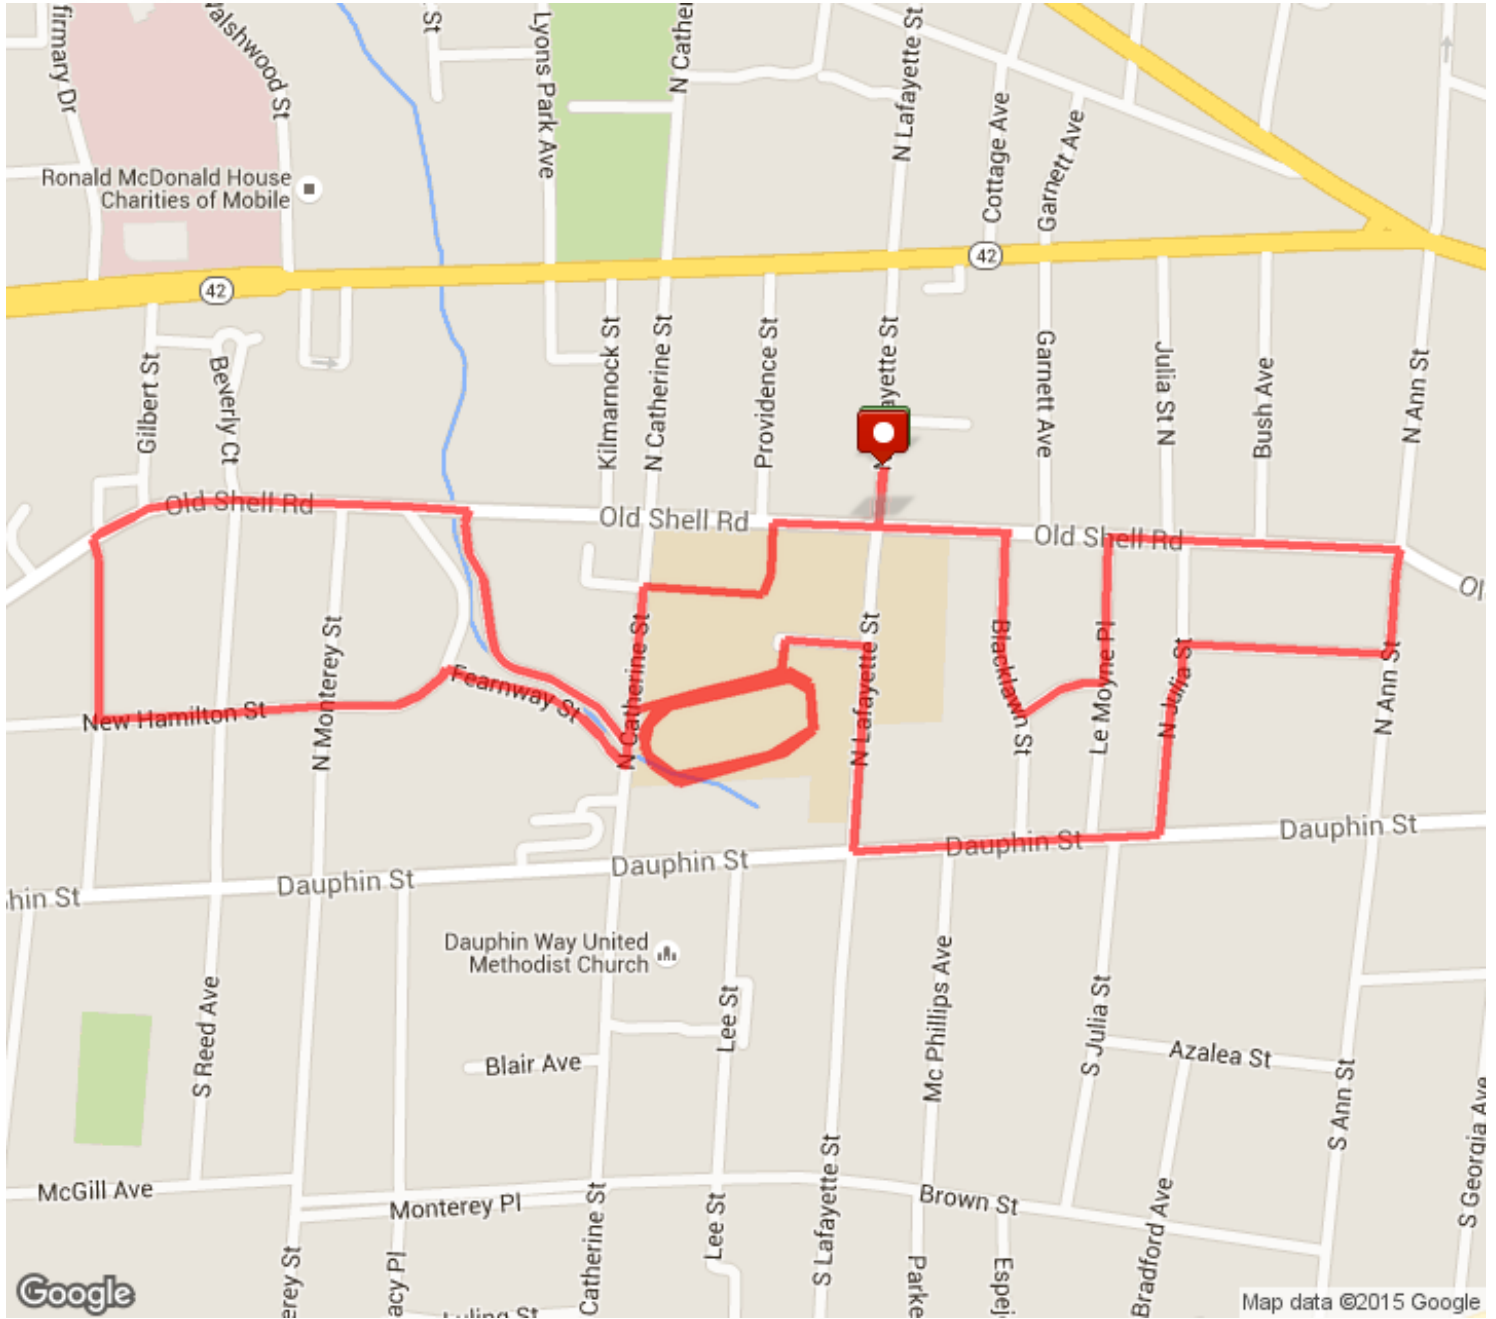

stampede 5  
Distance: 3.19 mi  
Elevation: 41.54 ft (Max: 62.3 ft)

mapmyrun

ELEVATION (ft)

Copyright (c) 2015 MapMyFitness Inc.

	Head south on N Lafayette St toward Old Shell Rd	0 mi (+0.04 mi)
	Turn right onto Old Shell Rd Destination will be on the right	0.04 mi (+0 mi)
	Head east on Old Shell Rd toward N Lafayette St Destination will be on the right	0.04 mi (+0.09 mi)
	Head west on Old Shell Rd toward Blacklawn St	0.13 mi (+0 mi)
	Turn left onto Blacklawn St Destination will be on the left	0.13 mi (+0.11 mi)
	Head southeast on Blacklawn St	0.24 mi (+0 mi)
	Turn left to stay on Blacklawn St	0.25 mi (+0.06 mi)
	Head north on Le Moyne Pl toward Old Shell Rd	0.3 mi (+0.09 mi)
	Turn right onto Old Shell Rd	0.4 mi (+0 mi)
	Head east on Old Shell Rd toward Julia St N Destination will be on the right	0.4 mi (+0.17 mi)
	Head east on Old Shell Rd toward N Ann St	0.57 mi (+0 mi)
	Turn right onto N Ann St	0.58 mi (+0.07 mi)
	Head west on Chamberlain Ave toward N Julia St	0.64 mi (+0.13 mi)
	Turn right onto N Julia St	0.77 mi (+0 mi)
	Head south on N Julia St toward Chamberlain Ave	0.77 mi (+0.12 mi)
	Head south on N Julia St toward Dauphin St	0.89 mi (+0 mi)
	Turn right onto Dauphin St Destination will be on the left	0.9 mi (+0.19 mi)
	Head north on N Lafayette St Destination will be on the left	1.09 mi (+0.13 mi)
	Head south on N Lafayette St	1.22 mi (+0 mi)
	Turn right Destination will be on the right	1.22 mi (+0.05 mi)
	This segment has no directions.	1.27 mi (+0.66 mi)
	Head south on N Catherine St toward Fearnway St	1.93 mi (+0.03 mi)
	Head north on N Catherine St toward Fearnway St	1.97 mi (+0 mi)