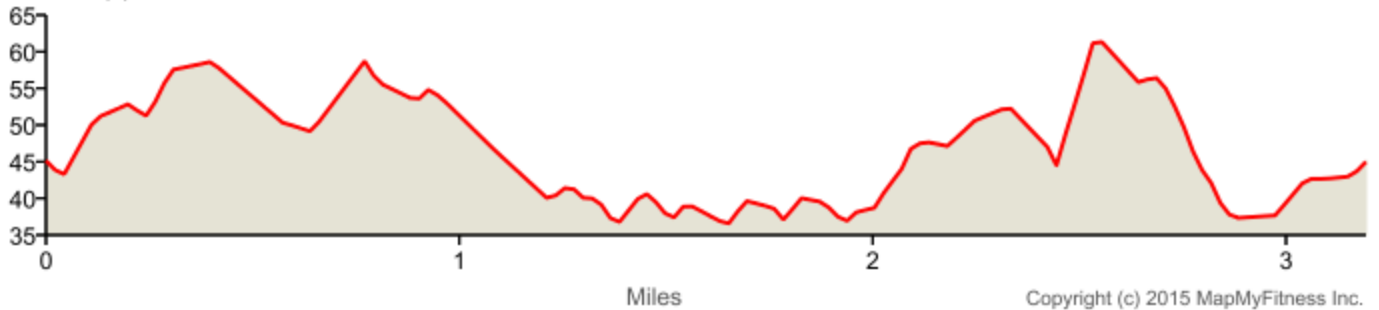

stampede 5  
Distance: 3.19 mi  
Elevation: 41.54 ft (Max: 62.3 ft)

mapmyrun

ELEVATION (ft)

Copyright (c) 2015 MapMyFitness Inc.

	Head south on N Lafayette St toward Old Shell Rd	0 mi (+0.04 mi)
	Turn right onto Old Shell Rd Destination will be on the right	0.04 mi (+0 mi)
	Head east on Old Shell Rd toward N Lafayette St Destination will be on the right	0.04 mi (+0.09 mi)
	Head west on Old Shell Rd toward Blacklawn St	0.13 mi (+0 mi)
	Turn left onto Blacklawn St Destination will be on the left	0.13 mi (+0.11 mi)
	Head southeast on Blacklawn St	0.24 mi (+0 mi)
	Turn left to stay on Blacklawn St	0.25 mi (+0.06 mi)
	Head north on Le Moyne Pl toward Old Shell Rd	0.3 mi (+0.09 mi)
	Turn right onto Old Shell Rd	0.4 mi (+0 mi)
	Head east on Old Shell Rd toward Julia St N Destination will be on the right	0.4 mi (+0.17 mi)
	Head east on Old Shell Rd toward N Ann St	0.57 mi (+0 mi)
	Turn right onto N Ann St	0.58 mi (+0.07 mi)
	Head west on Chamberlain Ave toward N Julia St	0.64 mi (+0.13 mi)
	Turn right onto N Julia St	0.77 mi (+0 mi)
	Head south on N Julia St toward Chamberlain Ave	0.77 mi (+0.12 mi)
	Head south on N Julia St toward Dauphin St	0.89 mi (+0 mi)
	Turn right onto Dauphin St Destination will be on the left	0.9 mi (+0.19 mi)
	Head north on N Lafayette St Destination will be on the left	1.09 mi (+0.13 mi)
	Head south on N Lafayette St	1.22 mi (+0 mi)
	Turn right Destination will be on the right	1.22 mi (+0.05 mi)
	This segment has no directions.	1.27 mi (+0.66 mi)
	Head south on N Catherine St toward Fearnway St	1.93 mi (+0.03 mi)
	Head north on N Catherine St toward Fearnway St	1.97 mi (+0 mi)