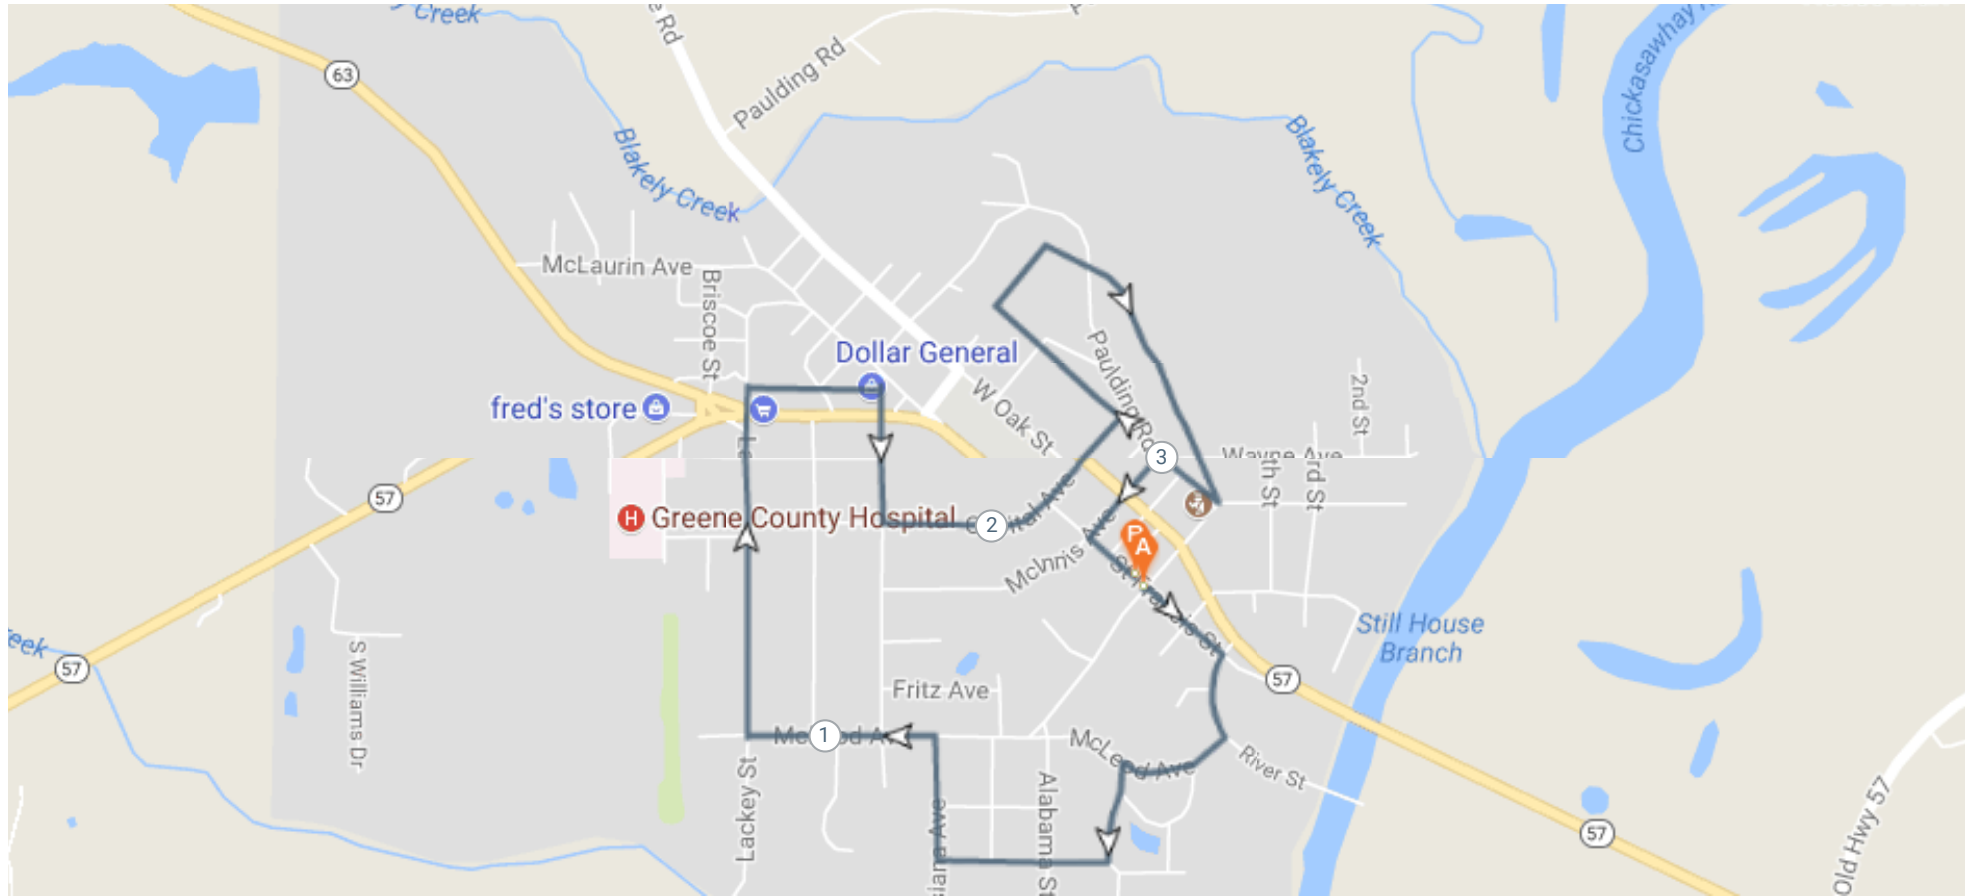

GLOW Back To School 5K

ROUTE INFORMATION

LENGTH	3.216 miles
TOTAL ASCENT	108 ft
TOTAL DESCENT	111 ft
HILLS	↑ 33.3% ↓ 36.8% → 29.8%
TERRAIN	Road A
START	LAT: 31.152410, LNG: -88.552150

NOTES

5K course in the town of Leakesville, MS

plotaroute.com - GLOW Back To School 5K (3.216 miles)

Google

138 ft

200 m

Map data Report a map error

102 ft

1

2

3

No	Miles	Turn	Directions
1	0.000		Start near Lafayette Ave, Leakesville, MS 39451, USA
2	0.005	→	Turn right onto St Francis St
3	0.129	→	Turn right onto River St
4	0.235	→	Turn right onto McLeod Ave
5	0.379	↙	Turn left onto Jane Lee Dr
6	0.503	→	Turn right onto Elizabeth Ave
7	0.712	→	Turn right onto Louisiana Ave
8	0.864	←	Turn left onto McLeod Ave
9	1.094	→	Turn left onto Lackey St
10	1.532	←	Turn left onto Grand Ave
11	1.694	→	Turn left onto Texas St
12	2.214	←	Turn left onto W Oak St
13	2.418	→	Turn right onto Bay Ave
14	2.910	↘	Sharp right onto W Oak St
15	3.004	←	Turn right onto McInnis Ave